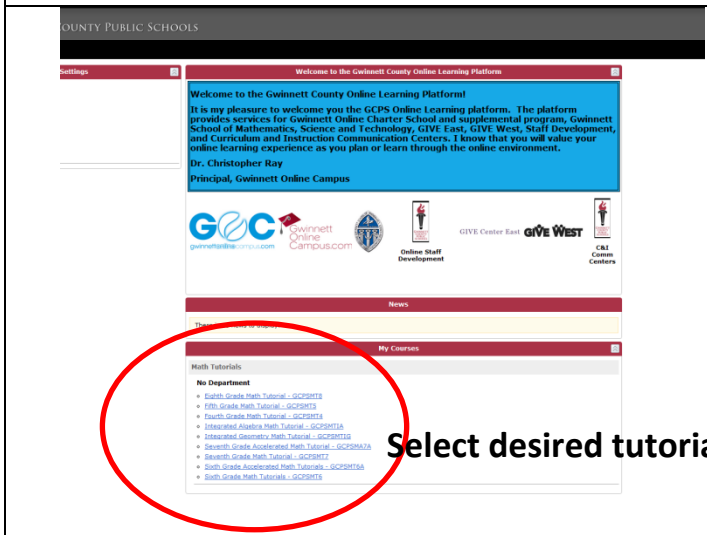

Math Tutorial Access

1. Go to the Gwinnett Online Campus Website : <http://www.gwinnettonlinecampus.com>
2. Click “LOGINS” in the upper right corner.
3. Username: magillesmath
4. Password: magillesmath
5. Select desired tutorial.
6. For grade 4, click the “Content” tab in the upper left corner of the screen to begin the tutorial. For all other grades, you will be prompted to “Click here” to begin the tutorial.

Select desired tutorial