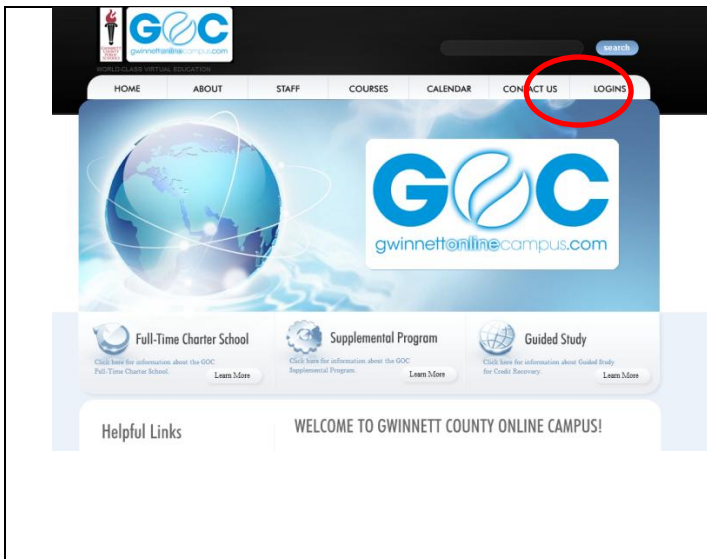

Math Tutorial Access

1. Go to the Gwinnett Online Campus Website : <http://www.gwinnettonlinecampus.com>
2. Click “LOGINS” in the upper right corner.
3. Username: magillesmath
4. Password: magillesmath
5. Select desired tutorial.
6. For grade 4, click the “Content” tab in the upper left corner of the screen to begin the tutorial. For all other grades, you will be prompted to “Click here” to begin the tutorial.