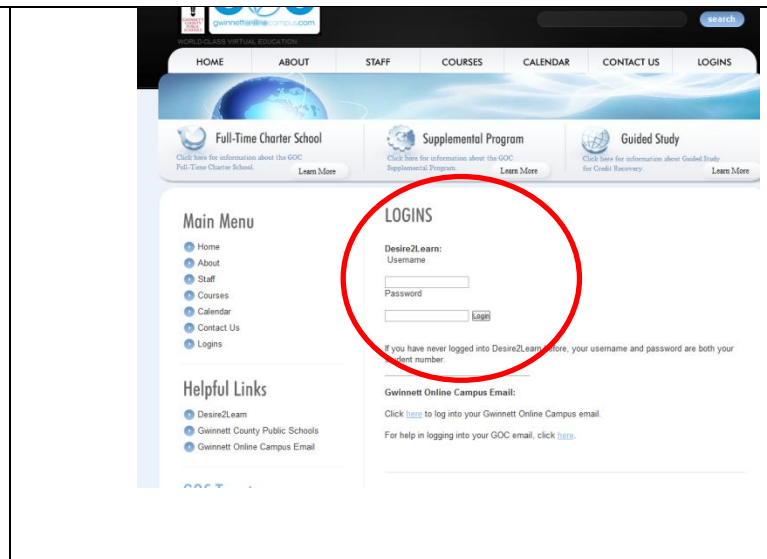

Math Tutorial Access

1. Go to the Gwinnett Online Campus Website : <http://www.gwinnettonlinecampus.com>
2. Click “LOGINS” in the upper right corner.
3. Username: magillesmath
4. Password: magillesmath
5. Select desired tutorial.
6. For grade 4, click the “Content” tab in the upper left corner of the screen to begin the tutorial. For all other grades, you will be prompted to “Click here” to begin the tutorial.