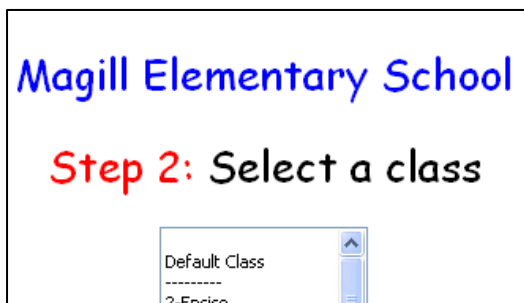

** If you encounter a problem accessing the website from home, please contact TimezAttack support at 877-356-7040.